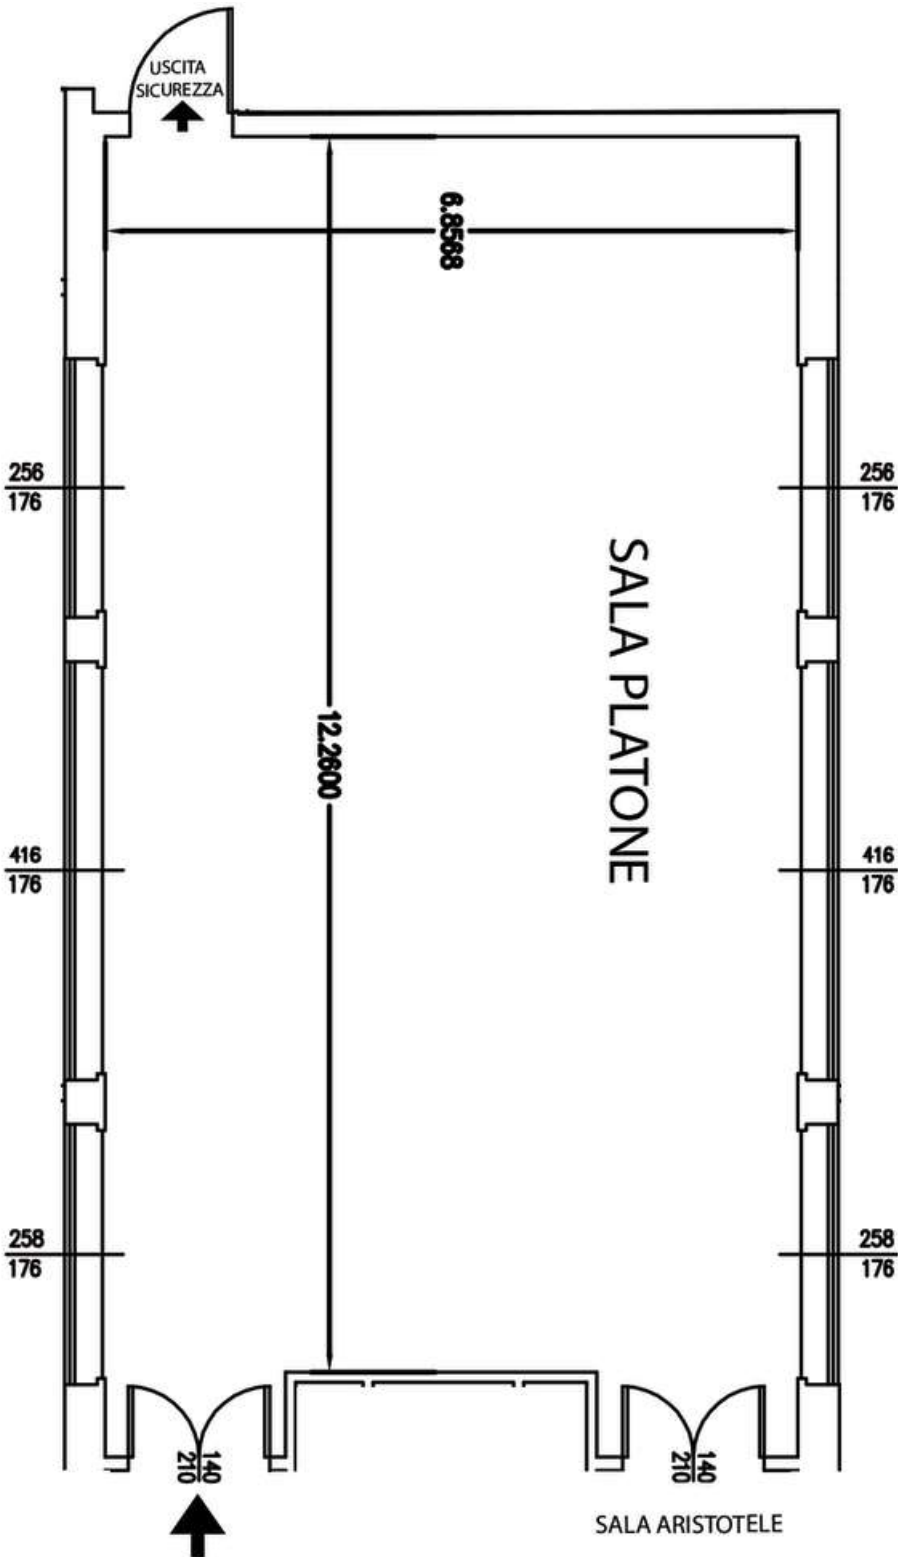

ROYAL GARDEN HOTEL
M I L A N O
★ ★ ★ ★

ROSA

SALA ROSA:

- AREA: 140 MQ
- HIGHT: 3 M
- THEATER: 100
- BOARD: 30
- SCHOOL: 50
- U-SHAPE: 35
- CABARET: 48
- BANQUET: 100

ROYAL GARDEN HOTEL
M I L A N O
★ ★ ★ ★

PLATONE

INFOS:

- 5° FLOOR
- AREA: 85 MQ
- HIGHT: 2,75 M
- PAX: 70
- DAYLIGHT
- BEAMER

ROYAL GARDEN HOTEL

M I L A N O

PLATONE

SALA PLATONE:

- AREA: 85 MQ
- HIGHT: 2,75 M
- THEATER: 70
- BOARD: 30
- SCHOOL: 30
- U-SHAPE: 30

ROYAL GARDEN HOTEL

M I L A N O

ARISTOTELE

INFOS:

- 5° FLOOR
- AREA: 53 MQ
- HIGHT: 2,75 M
- PAX: 40
- DAYLIGHT
- BEAMER

ROYAL GARDEN HOTEL

M I L A N O

ARISTOTELE

SALA ARISTOTELE

- AREA: 53 MQ
- HIGHT: 2,75 M

- THEATER: 40
- BOARD: 24
- SCHOOL: 20
- U-SHAPE: 20

ROYAL GARDEN HOTEL
M I L A N O
★ ★ ★ ★

ROOF GARDEN

INFOS:

- 5° FLOOR
- AREA: 85 MQ
- HIGHT: 2,75 M
- PAX: 70
- DAYLIGHT
- BEAMER