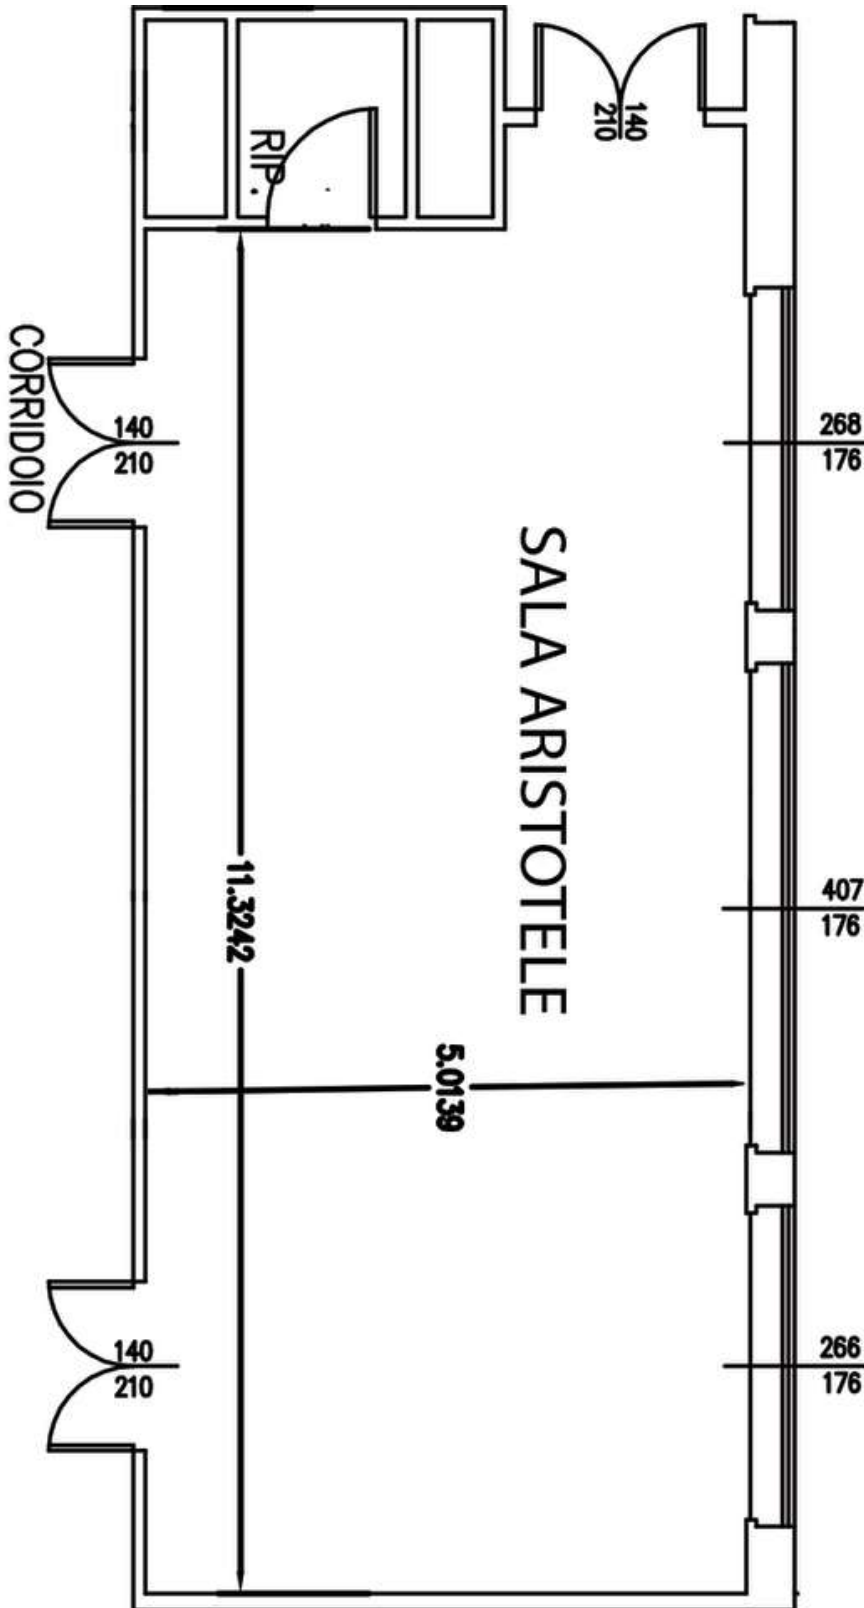

SALA CONGRESSI:

- AREA: 350 MQ
- HIGHT: 4,25 M
- THEATER: 300
- SCHOOL: 150
- U-SHAPE: 60
- CABARET: 140
- BANQUET: 240

CONGRESSI A:

- AREA: 154 MQ
- THEATER: 100
- SCHOOL: 50
- U-SHAPE: 35
- CABARET: 50
- BANQUET: 60

PLATONE

INFOS:

- 5° FLOOR
- AREA: 85 MQ
- HIGHT: 2,75 M
- PAX: 70
- DAYLIGHT
- BEAMER

ROYAL GARDEN HOTEL

M I L A N O

PLATONE

SALA PLATONE:

- AREA: 85 MQ
- HIGHT: 2,75 M
- THEATER: 70
- BOARD: 30
- SCHOOL: 30
- U-SHAPE: 30

ROYAL GARDEN HOTEL

M I L A N O

ARISTOTELE

INFOS:

- 5° FLOOR
- AREA: 53 MQ
- HIGHT: 2,75 M
- PAX: 40
- DAYLIGHT
- BEAMER

ROYAL GARDEN HOTEL

M I L A N O

ARISTOTELE

SALA ARISTOTELE

- AREA: 53 MQ
- HIGHT: 2,75 M

- THEATER: 40
- BOARD: 24
- SCHOOL: 20
- U-SHAPE: 20

ROYAL GARDEN HOTEL
M I L A N O
★ ★ ★ ★

ROOF GARDEN

INFOS:

- 5° FLOOR
- AREA: 85 MQ
- HIGHT: 2,75 M
- PAX: 70
- DAYLIGHT
- BEAMER