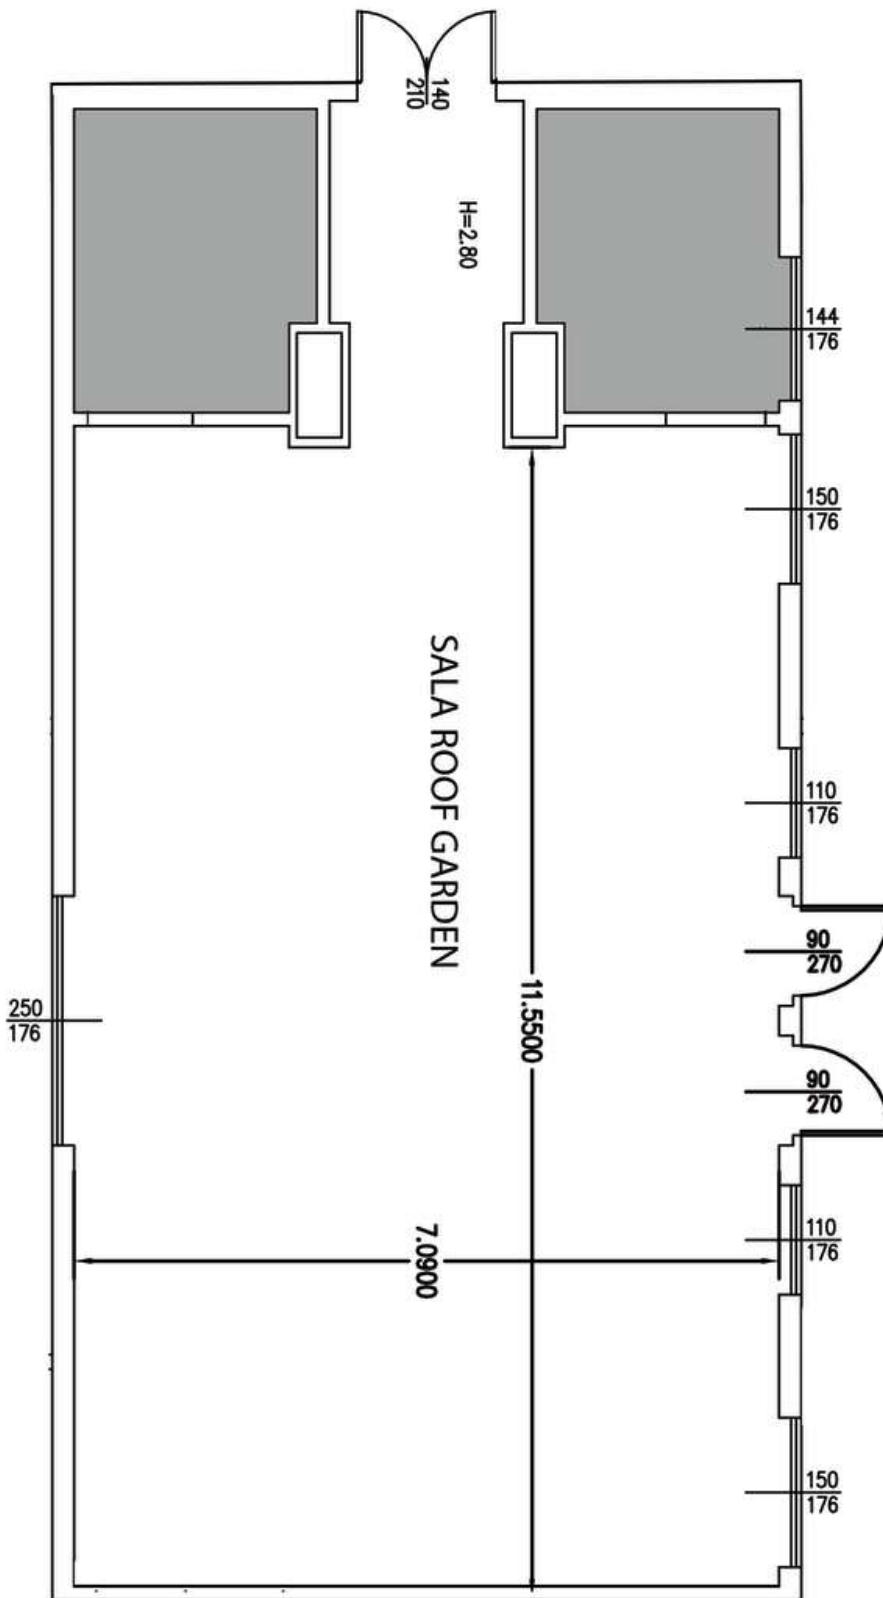

PLATONE

INFOS:

- 5° FLOOR
- AREA: 85 MQ
- HIGHT: 2,75 M
- PAX: 70
- DAYLIGHT
- BEAMER

ROYAL GARDEN HOTEL

M I L A N O

PLATONE

SALA PLATONE:

- AREA: 85 MQ
- HIGHT: 2,75 M
- THEATER: 70
- BOARD: 30
- SCHOOL: 30
- U-SHAPE: 30

ROYAL GARDEN HOTEL

M I L A N O

ARISTOTELE

INFOS:

- 5° FLOOR
- AREA: 53 MQ
- HIGHT: 2,75 M
- PAX: 40
- DAYLIGHT
- BEAMER

ROYAL GARDEN HOTEL

M I L A N O

ARISTOTELE

SALA ARISTOTELE

- AREA: 53 MQ
- HIGHT: 2,75 M

- THEATER: 40
- BOARD: 24
- SCHOOL: 20
- U-SHAPE: 20

ROYAL GARDEN HOTEL
M I L A N O
★ ★ ★ ★

ROOF GARDEN

INFOS:

- 5° FLOOR
- AREA: 85 MQ
- HIGHT: 2,75 M
- PAX: 70
- DAYLIGHT
- BEAMER

ROYAL GARDEN HOTEL

M I L A N O

ROOF GARDEN

ROOF GARDEN

- AREA: 85Q
- HIGHT: 2,75 M
- THEATER: 70
- BOARD: 30
- SCHOOL: 30
- U-SHAPE: 25

ROYAL GARDEN HOTEL

M I L A N O

ROYAL GARDEN HOTEL