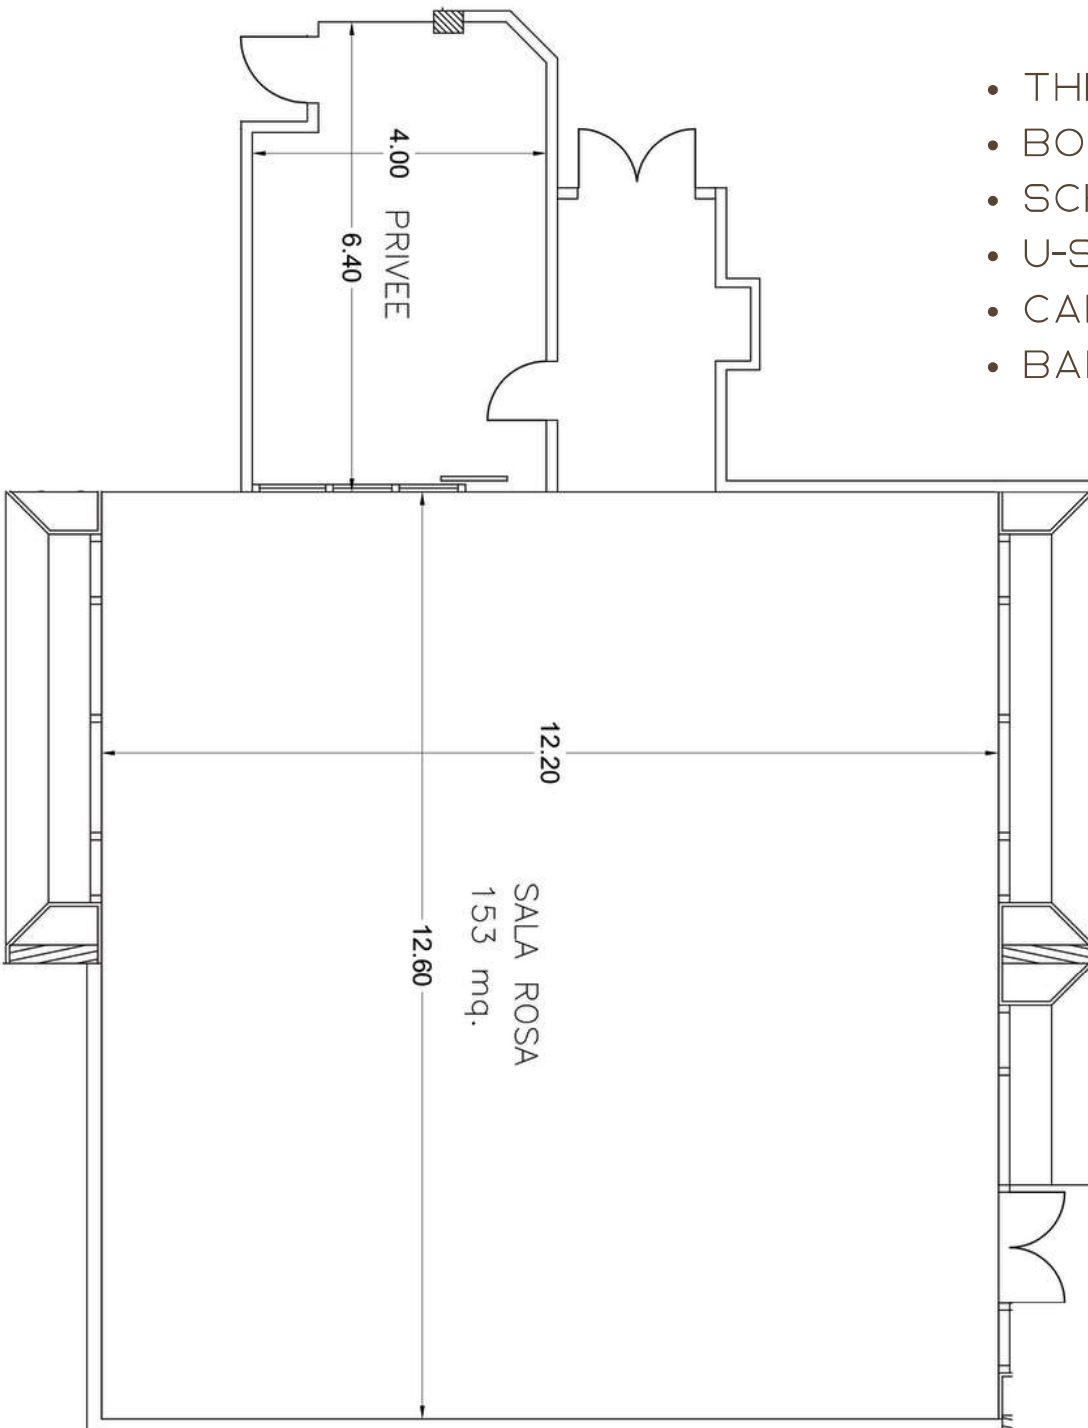

ROYAL GARDEN HOTEL

M I L A N O

CONGRESSI

INFOS:

- GROUND FLOOR
- AREA: 350 MQ
- HIGHT: 4,25 M
- PAX: 300
- DAYLIGHT
- VIDEOWALL

ROYAL GARDEN HOTEL

M I L A N O

CONGRESSI

CONGRESSI B:

- AREA: 154 MQ
- THEATER: 100
- SCHOOL: 50
- U-SHAPE: 35
- CABARET: 50
- BANQUET: 60

ROYAL GARDEN HOTEL
M I L A N O
★ ★ ★ ★

ROSA

INFOS:

- GROUND FLOOR
- AREA: 140 MQ
- HIGHT: 3 M
- PAX: 100
- DAYLIGHT
- BEAMER

ROYAL GARDEN HOTEL
M I L A N O
★ ★ ★ ★

ROSA

SALA ROSA:

- AREA: 140 MQ
- HIGHT: 3 M
- THEATER: 100
- BOARD: 30
- SCHOOL: 50
- U-SHAPE: 35
- CABARET: 48
- BANQUET: 100

ROYAL GARDEN HOTEL
M I L A N O
★ ★ ★ ★

PLATONE

INFOS:

- 5° FLOOR
- AREA: 85 MQ
- HIGHT: 2,75 M
- PAX: 70
- DAYLIGHT
- BEAMER

ROYAL GARDEN HOTEL

M I L A N O

PLATONE

SALA PLATONE:

- AREA: 85 MQ
- HIGHT: 2,75 M
- THEATER: 70
- BOARD: 30
- SCHOOL: 30
- U-SHAPE: 30