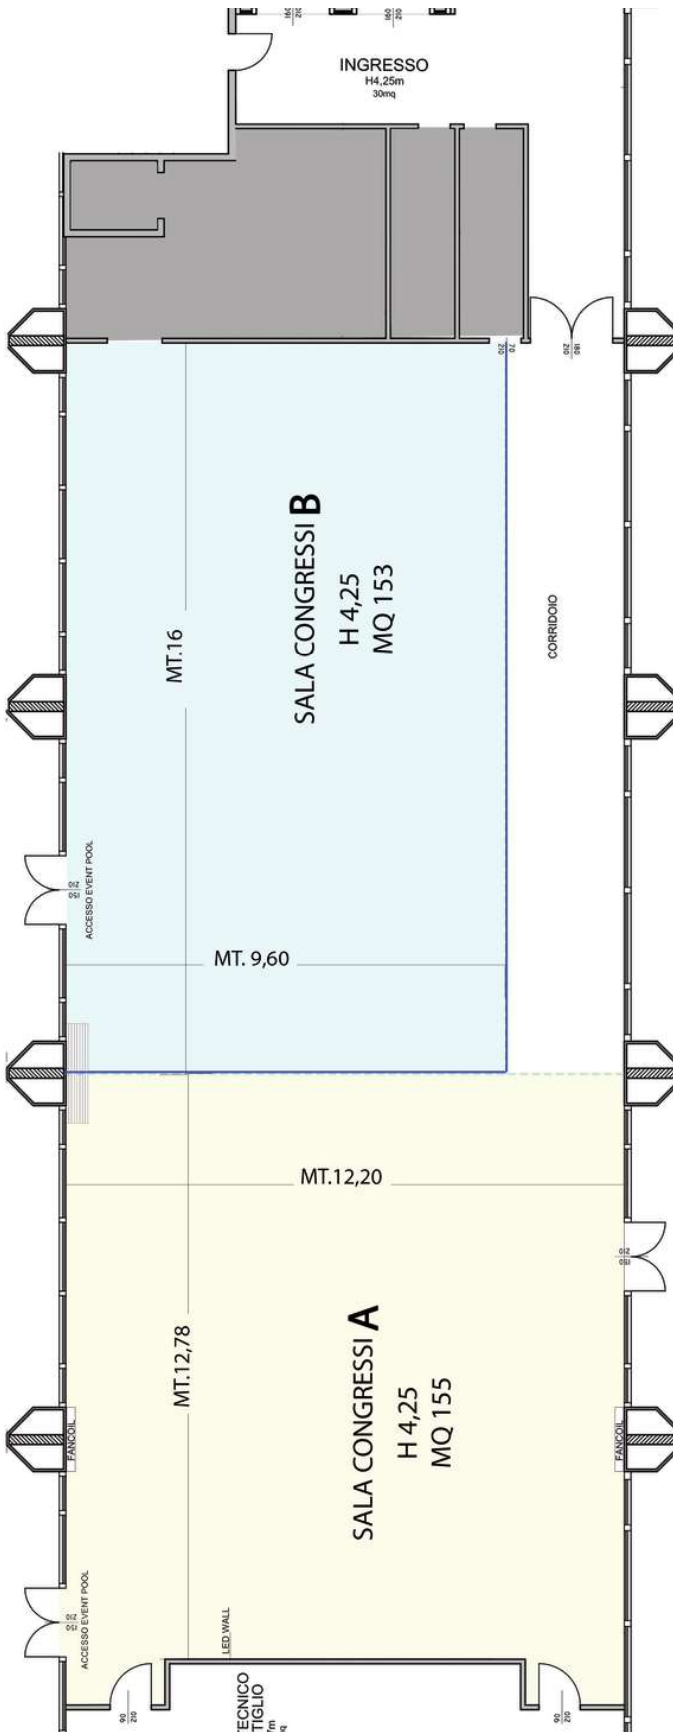

ROYAL GARDEN HOTEL

M I L A N O

CONGRESSI

INFOS:

- GROUND FLOOR
- AREA: 350 MQ
- HIGHT: 4,25 M
- PAX: 300
- DAYLIGHT
- VIDEOWALL

ROYAL GARDEN HOTEL

M I L A N O

CONGRESSI

SALA CONGRESSI:

- AREA: 350 MQ
- HIGHT: 4,25 M
- THEATER: 300
- SCHOOL: 150
- U-SHAPE: 60
- CABARET: 140
- BANQUET: 240

CONGRESSI A:

- AREA: 154 MQ
- THEATER: 100
- SCHOOL: 50
- U-SHAPE: 35
- CABARET: 50
- BANQUET: 60

CONGRESSI B:

- AREA: 154 MQ
- THEATER: 100
- SCHOOL: 50
- U-SHAPE: 35
- CABARET: 50
- BANQUET: 60

ROYAL GARDEN HOTEL
M I L A N O
★ ★ ★ ★

ROSA

INFOS:

- GROUND FLOOR
- AREA: 140 MQ
- HIGHT: 3 M
- PAX: 100
- DAYLIGHT
- BEAMER

ROYAL GARDEN HOTEL
M I L A N O
★ ★ ★ ★

ROSA

SALA ROSA:

- AREA: 140 MQ
- HIGHT: 3 M
- THEATER: 100
- BOARD: 30
- SCHOOL: 50
- U-SHAPE: 35
- CABARET: 48
- BANQUET: 100

ROYAL GARDEN HOTEL
M I L A N O
★ ★ ★ ★