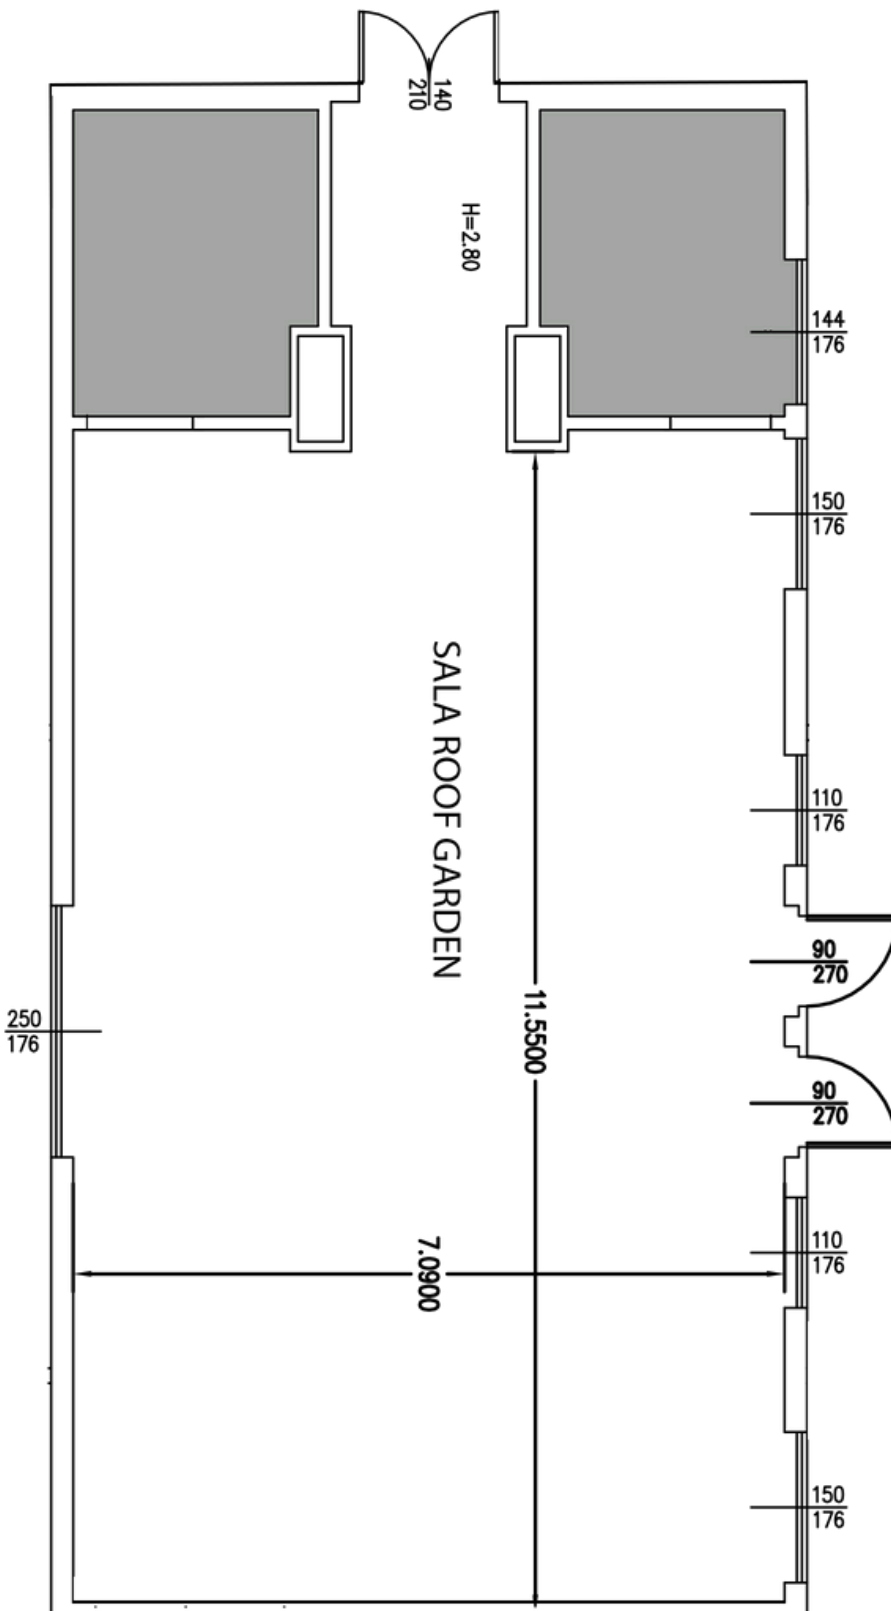

ROYAL GARDEN HOTEL
M I L A N O
★ ★ ★ ★

ROOF GARDEN

ROOF GARDEN

- AREA: 85Q
- HIGHT: 2,75 M
- THEATER: 70
- BOARD: 30
- SCHOOL: 30
- U-SHAPE: 25