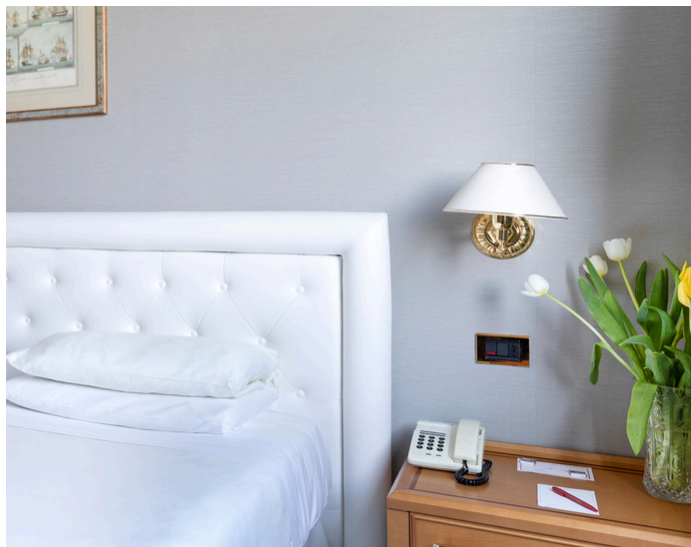

# HOTEL ROOMS

ROYAL GARDEN HOTEL  
M I L A N O  
★ ★ ★ ★

CLASSIC ROOM

23MQ

ROYAL GARDEN HOTEL

M I L A N O