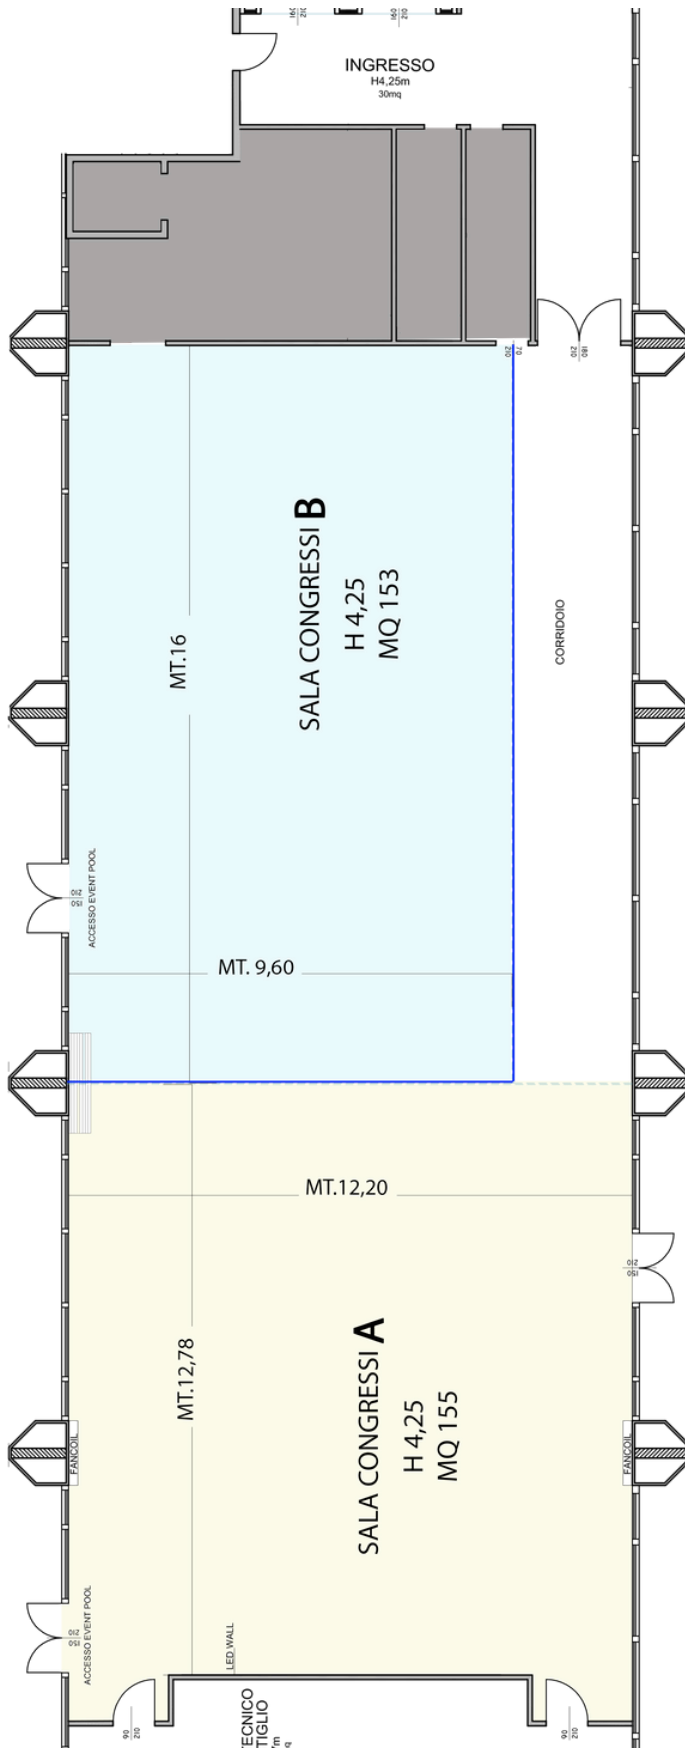

## INFOS:

- GROUND FLOOR
- AREA: 350 MQ
- HIGHT: 4,25 M
- PAX: 300
- DAYLIGHT
- VIDEOWALL

ROYAL GARDEN HOTEL

M I L A N O

## SALA CONGRESSI:

- AREA: 350 MQ
- HIGHT: 4,25 M
- THEATER: 300
- SCHOOL: 150
- U-SHAPE: 60
- CABARET: 140
- BANQUET: 240

## CONGRESSI A:

- AREA: 154 MQ
- THEATER: 100
- SCHOOL: 50
- U-SHAPE: 35
- CABARET: 50
- BANQUET: 60