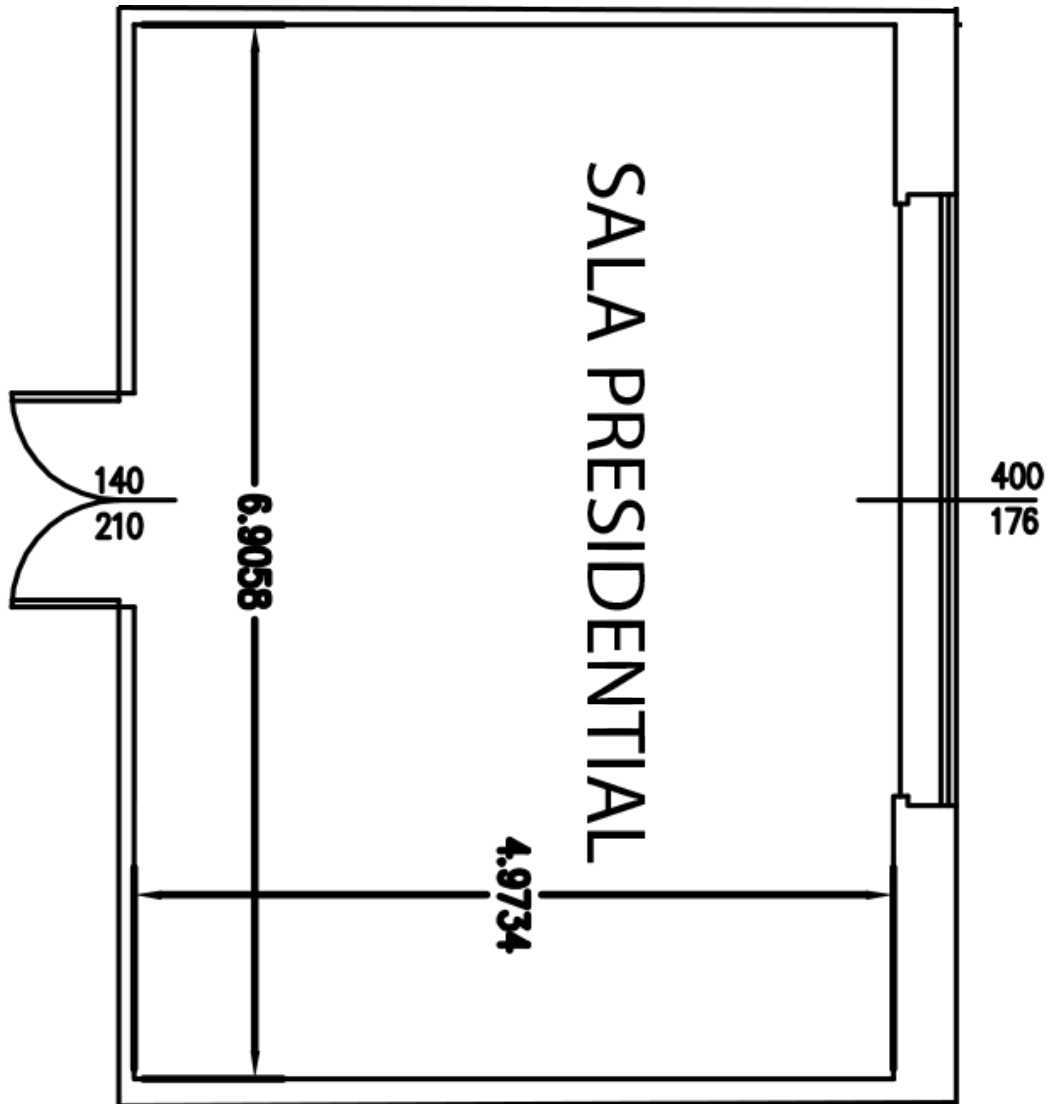

ROYAL GARDEN HOTEL
M I L A N O
★ ★ ★ ★

PRESIDENTIAL

SALA PRESIDENTIAL:

- AREA: 35 MQ
- HIGHT: 2,75 M

- BOARD: 12