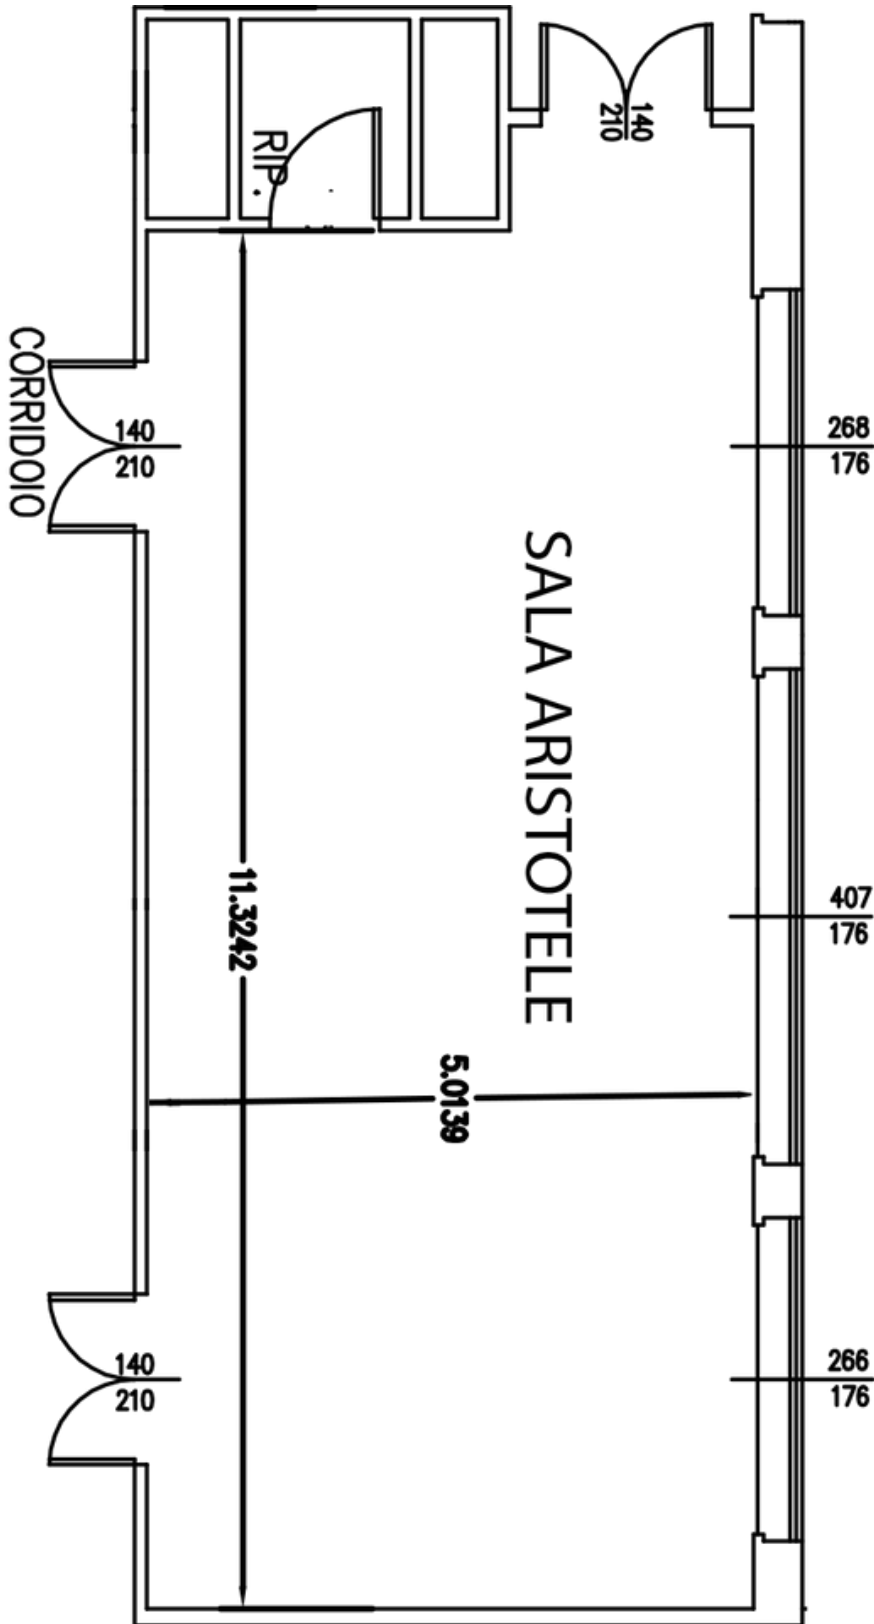

ROYAL GARDEN HOTEL
M I L A N O
★ ★ ★ ★

ARISTOTELE

SALA ARISTOTELE

- AREA: 53 MQ
- HIGHT: 2,75 M
- THEATER: 40
- BOARD: 24
- SCHOOL: 20
- U-SHAPE: 20