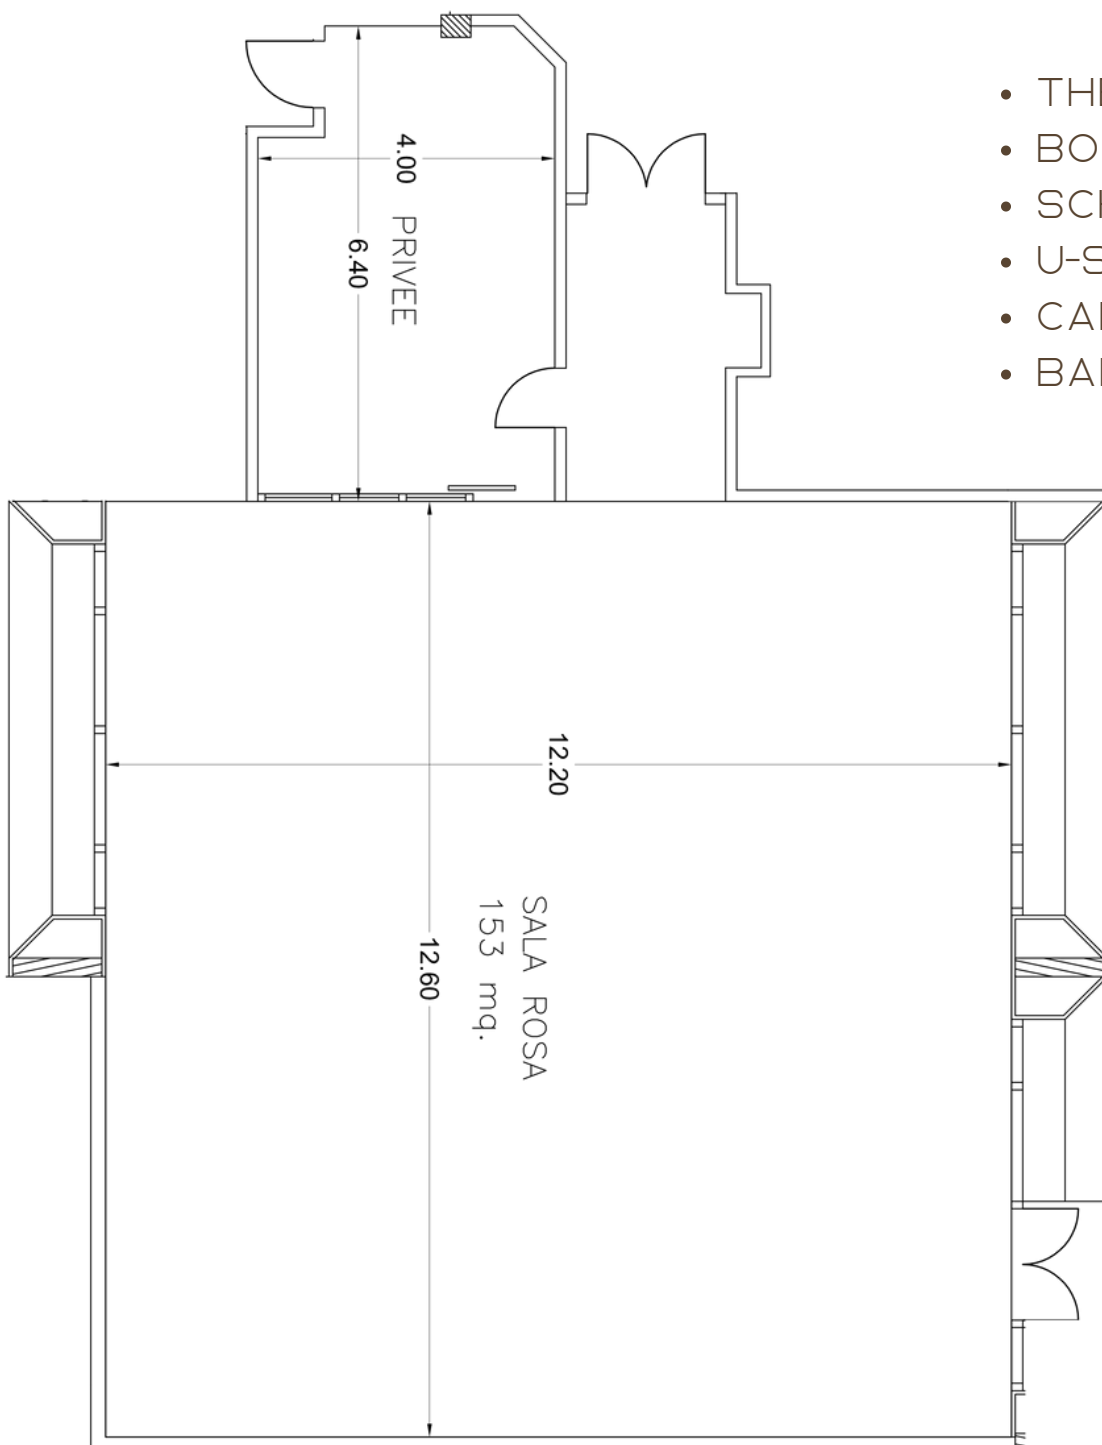

ROYAL GARDEN HOTEL
M I L A N O
★ ★ ★ ★

ROSA

SALA ROSA:

- AREA: 140 MQ
- HIGHT: 3 M
- THEATER: 100
- BOARD: 30
- SCHOOL: 50
- U-SHAPE: 35
- CABARET: 48
- BANQUET: 100