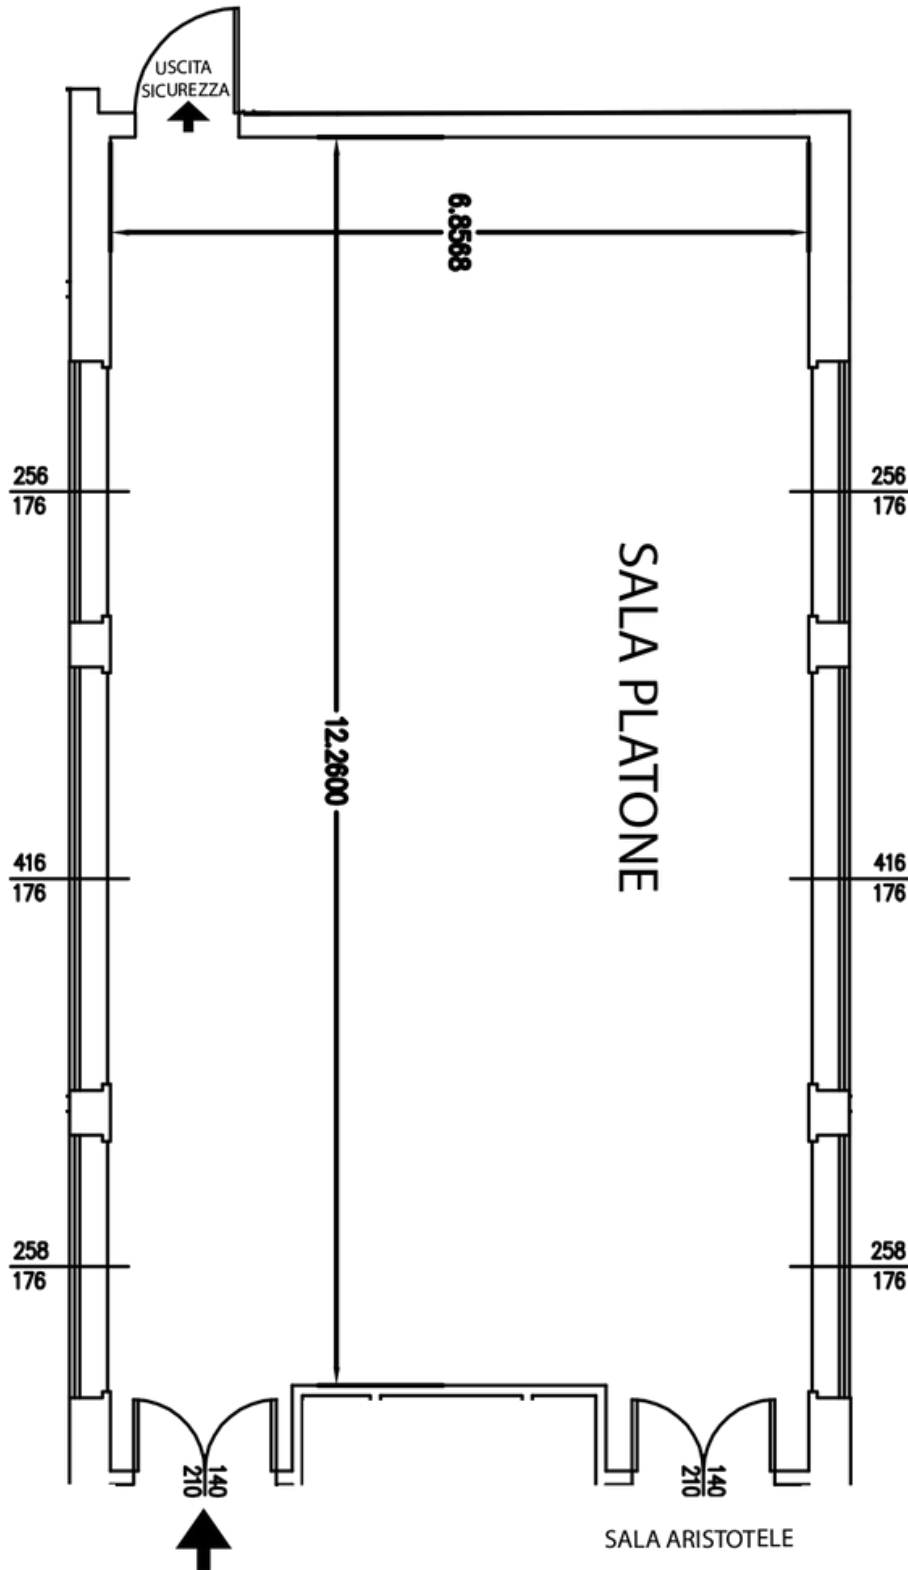

ROYAL GARDEN HOTEL
M I L A N O
★ ★ ★ ★

PLATONE

SALA PLATONE:

- AREA: 85 MQ
- HIGHT: 2,75 M
- THEATER: 70
- BOARD: 30
- SCHOOL: 30
- U-SHAPE: 30