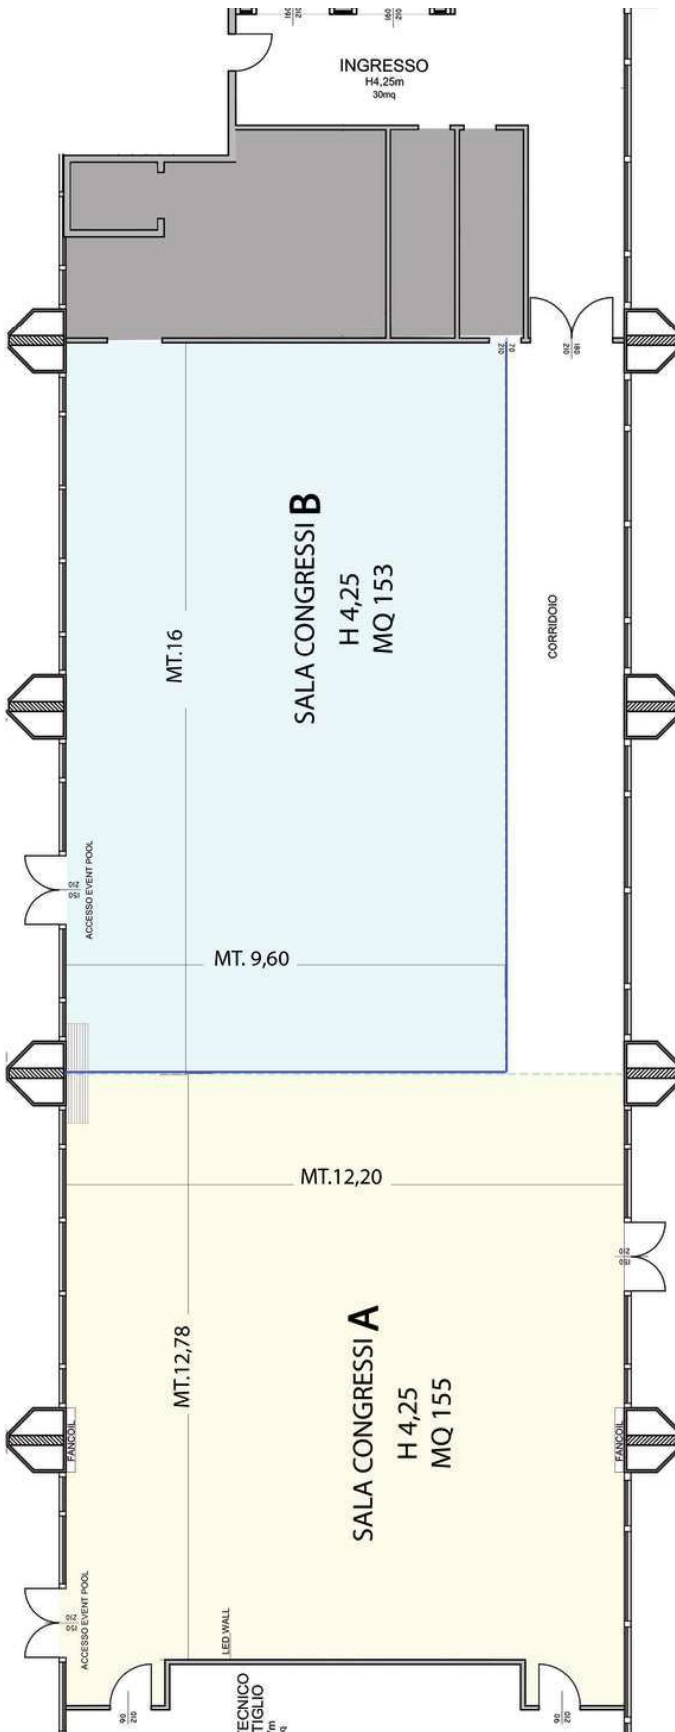

### INFOS:

- GROUND FLOOR
- AREA: 350 MQ
- HIGHT: 4,25 M
- PAX: 300
- DAYLIGHT
- VIDEOWALL

ROYAL GARDEN HOTEL

M I L A N O

## SALA CONGRESSI:

- AREA: 350 MQ
- HIGHT: 4,25 M
- THEATER: 300
- SCHOOL: 150
- U-SHAPE: 60
- CABARET: 140
- BANQUET: 240

## CONGRESSI A:

- AREA: 154 MQ
- THEATER: 100
- SCHOOL: 50
- U-SHAPE: 35
- CABARET: 50
- BANQUET: 60

## CONGRESSI B:

- AREA: 154 MQ
- THEATER: 100
- SCHOOL: 50
- U-SHAPE: 35
- CABARET: 50
- BANQUET: 60